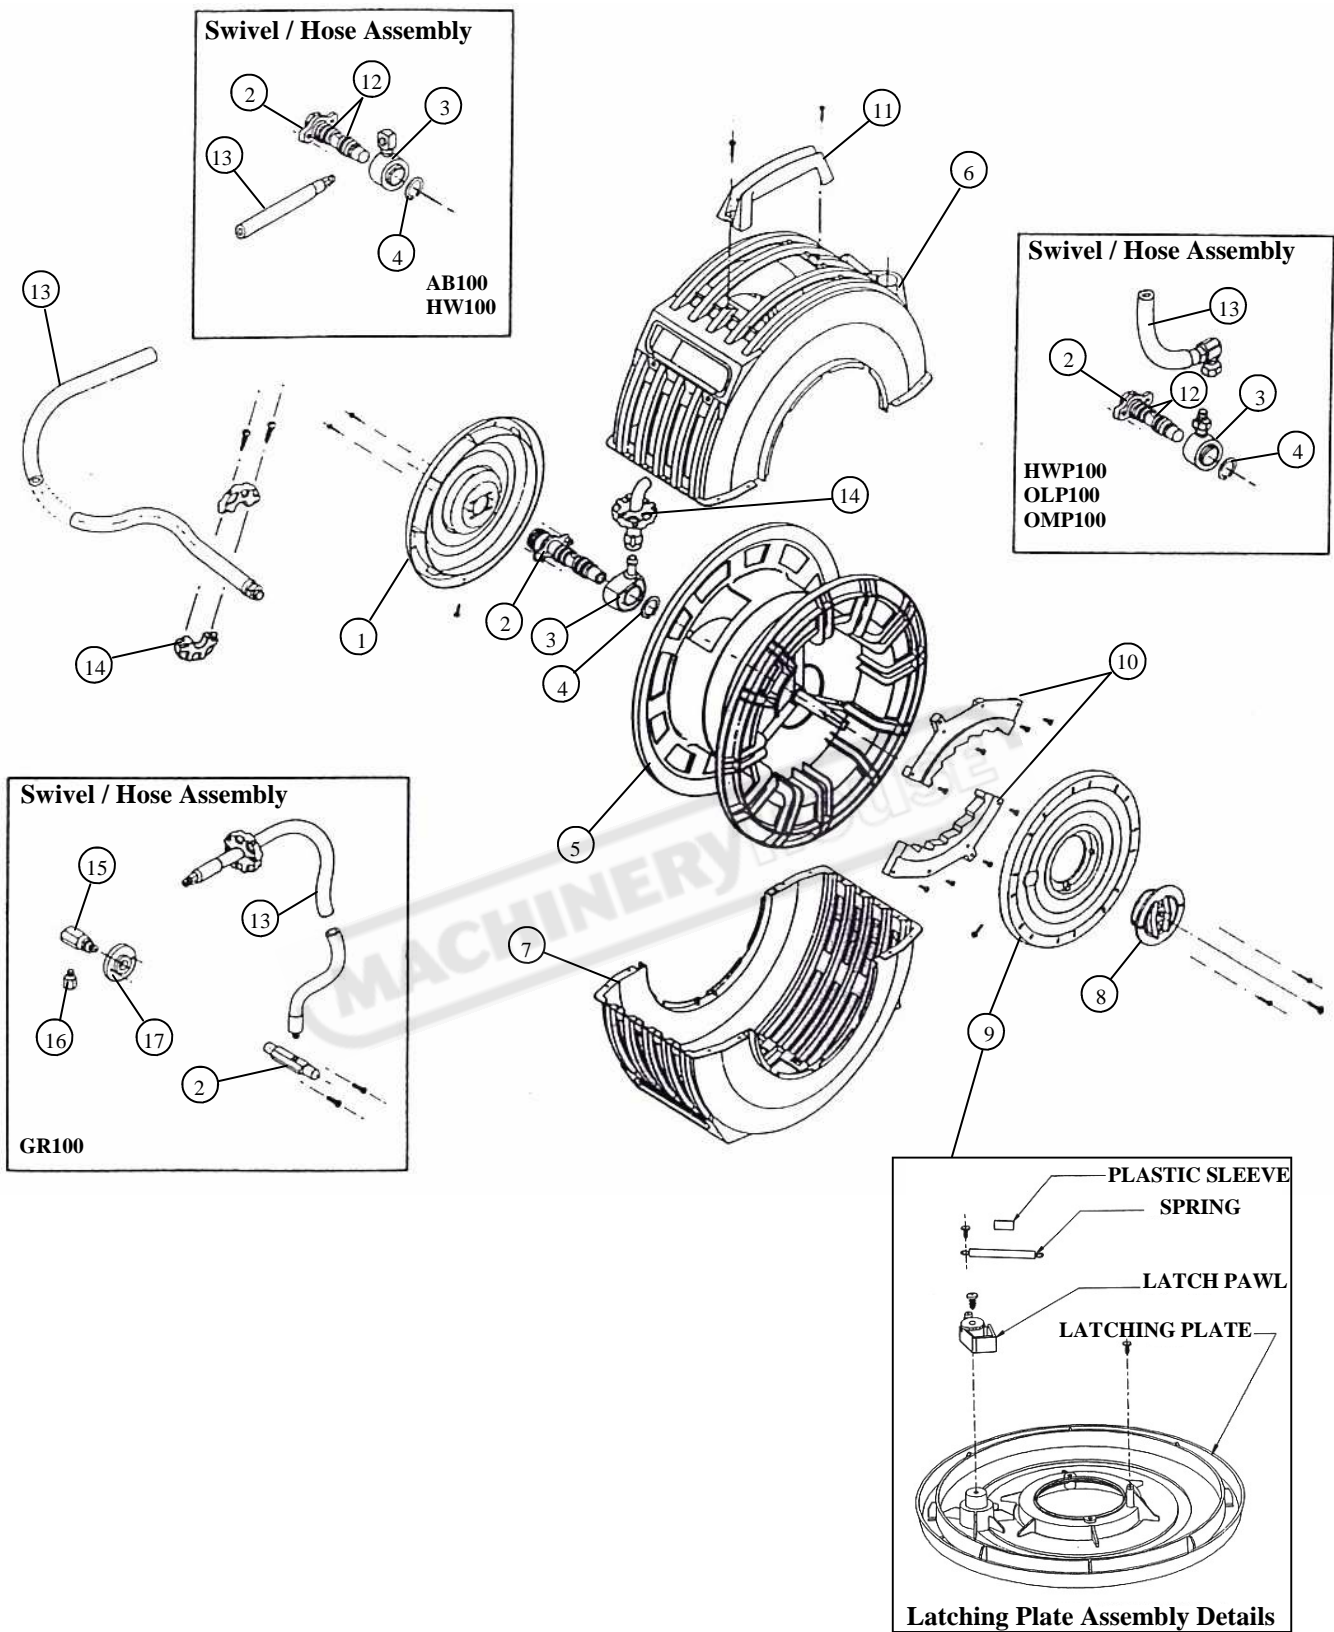

Spare Part Diagram

Diagram of Hose Reel AR100 (AR2101).
Layout varies depending on model.
Use this diagram as a guide.

Spare Part List

Item	Description	AB100	AR100	AR200	AW150	AW100
1	Inlet side plate	order RP34s	order RP34s	order RP34s	order RP34s	order RP34s
2	Swivel Shaft	RS100s (BSP)	RS27s (NPT)	RS48s (NPT)	RS27s (NPT)	RS27s (NPT)
3	Swivel body		RS26s (BSP)	RS46s (BSP)	RS26s (BSP)	RS26s (BSP)
4	Circlip					
5	Drum assembly	RP35-Black	RP35-Black	RP35-Black	RP35-Black	RP35-Black
6	Outer case assembly	RP36Cs*	RP36Cs*	RP36Cs*	RP36Cs*	RP36Cs*
7	Outer case - plain					
8	Tension plate assembly	RP114A-Blacks	RP114A-Blacks	RP114A-Blacks	RP114A-Blacks	RP114A-Blacks
9	Latching plate assembly	Order - RP34s	Order - RP34s	Order - RP34s	Order - RP34s	Order - RP34s
10	Latching plate	(for comp set)	(for comp set)	(for comp set)	(for comp set)	(for comp set)
11	Carry handle	order RP36Cs*	order RP36Cs*	order RP36Cs*	order RP36Cs*	order RP36Cs*
12	Seal set	BS115VS	BS115VS	BS115VS	BS115VS	BS115VS
13	Hose assembly kit (Inc hose stopper)	RH99s (BSP) RH101s (NPT)	RH35s (BSP) RH36s (NPT)	RH22s (BSP) RH17S (NPT)	RH61s (BSP) RH15s (NPT)	RH86s (BSP) RH74s (NPT)
14	Hose stopper	Z10s	Z10s	Z40s	Z10s	Z10s
15	Inlet swivel assembly	N/A	N/A	N/A	N/A	N/A
16	inlet adapter	N/A	N/A	N/A	N/A	N/A
17	Bearing set (incl screw s)	N/A	N/A	N/A	N/A	N/A
18	Nozzle set	N/A	N/A	N/A	N/A	N/A
	Locking baracket	order BU100	order BU100	order BU100	order BU100	order BU100
	Std wall bracket	BU100 incl RB9s	BU100 incl RB9s	BU100 incl RB9s	BU100 incl RB9s	BU100 incl RB9s
	Feeder hose assy	N/A	N/A	N/A	N/A	N/A